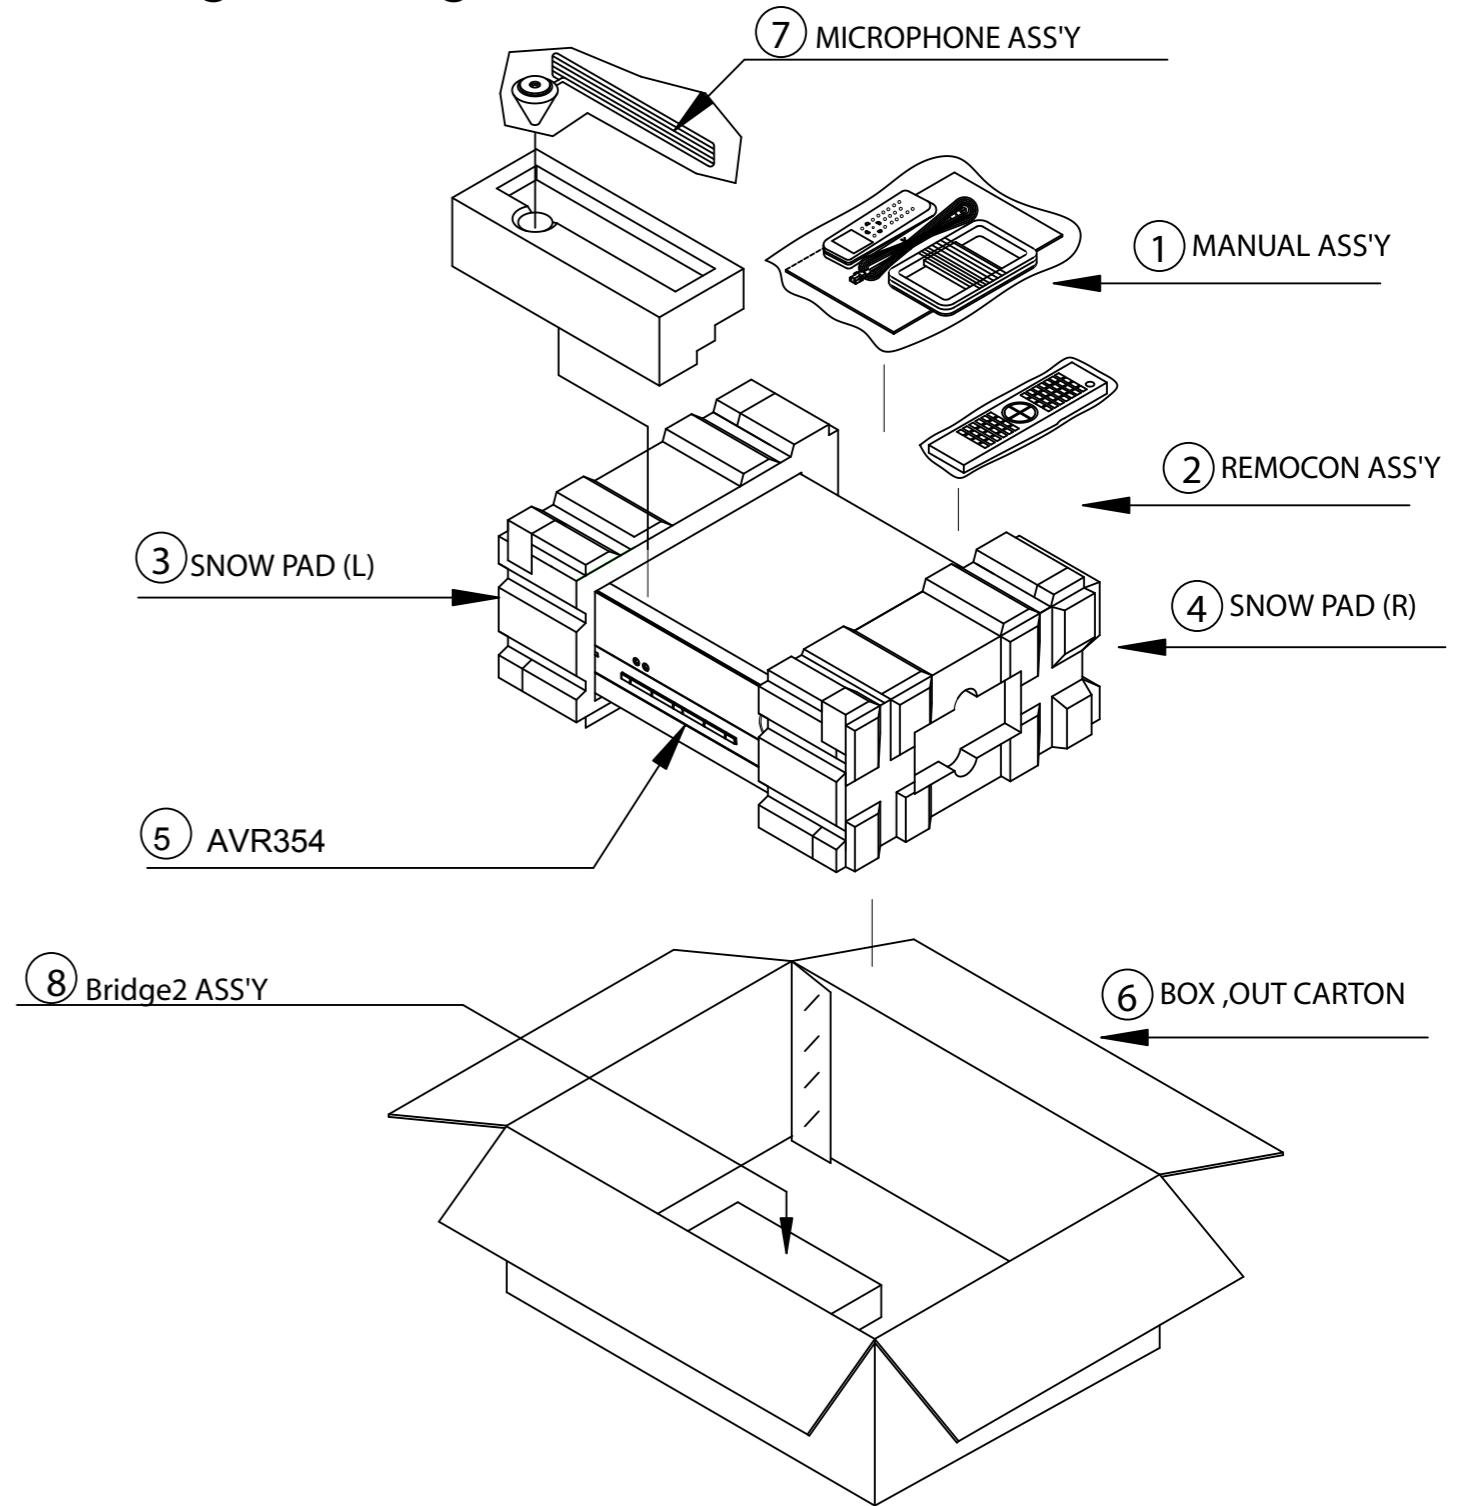

1. Instruction manual ass'y - Accessories

NO	DESCRIPTION	PARTS NO.	Q.ty
1	POLY BAG		1
2	CARD WARRANTY	CQE1A172X	1
3	AM LOOP ANTENNA ASS'Y	CSA1A027Z	1
4	BATTERY		2
5	INSTRUCTION MANUAL		1
6	FM 1 POL ANT(UL)	CSA1A019Z	1
7	REMOCON ASS'Y(ZONE2)	CARTZONE24	1
8	CORD,POWER(UL)	CJA2A070Z	1
9	SHEET GUIDE	CQE1A381Z	1
10	STAPLE		3
11	COVER ASS'Y		1
	1 COVER A	CGR1A331H63	1
	2 COVER B	CBT1A332H63	1
	3 SHEET , FRONT COVER	CQE1A219Z	1
	4 PAD, COVER	CPS1A676	1
	5 BAG, POLY		1
12	IMAGE BROCHURES		11
A	REMOCON ASS'Y	RB46G00	1
B	MICROPHONE ASS'Y	CJXAVR340MICRO	1

2. Package Drawing

NO	DESCRIPTION	PARTS NO.	Q.ty
1	ACCESSORY		1
2	REMOCON ASS'Y	RB46G00	1
3	SNOW,PAD(L)	CP55A564Z	1
4	SNOW,PAD(R)	CP55A565Z	1
5	AVR354	AVR 354	1
6	BOX,OUT CARTON	CPG1A854W	1
7	MICROPHONE ASS'Y	CJXAVR340MICRO	1
8	BRIDGE 2 ASS'Y	THE BRIDGE II AVR	1