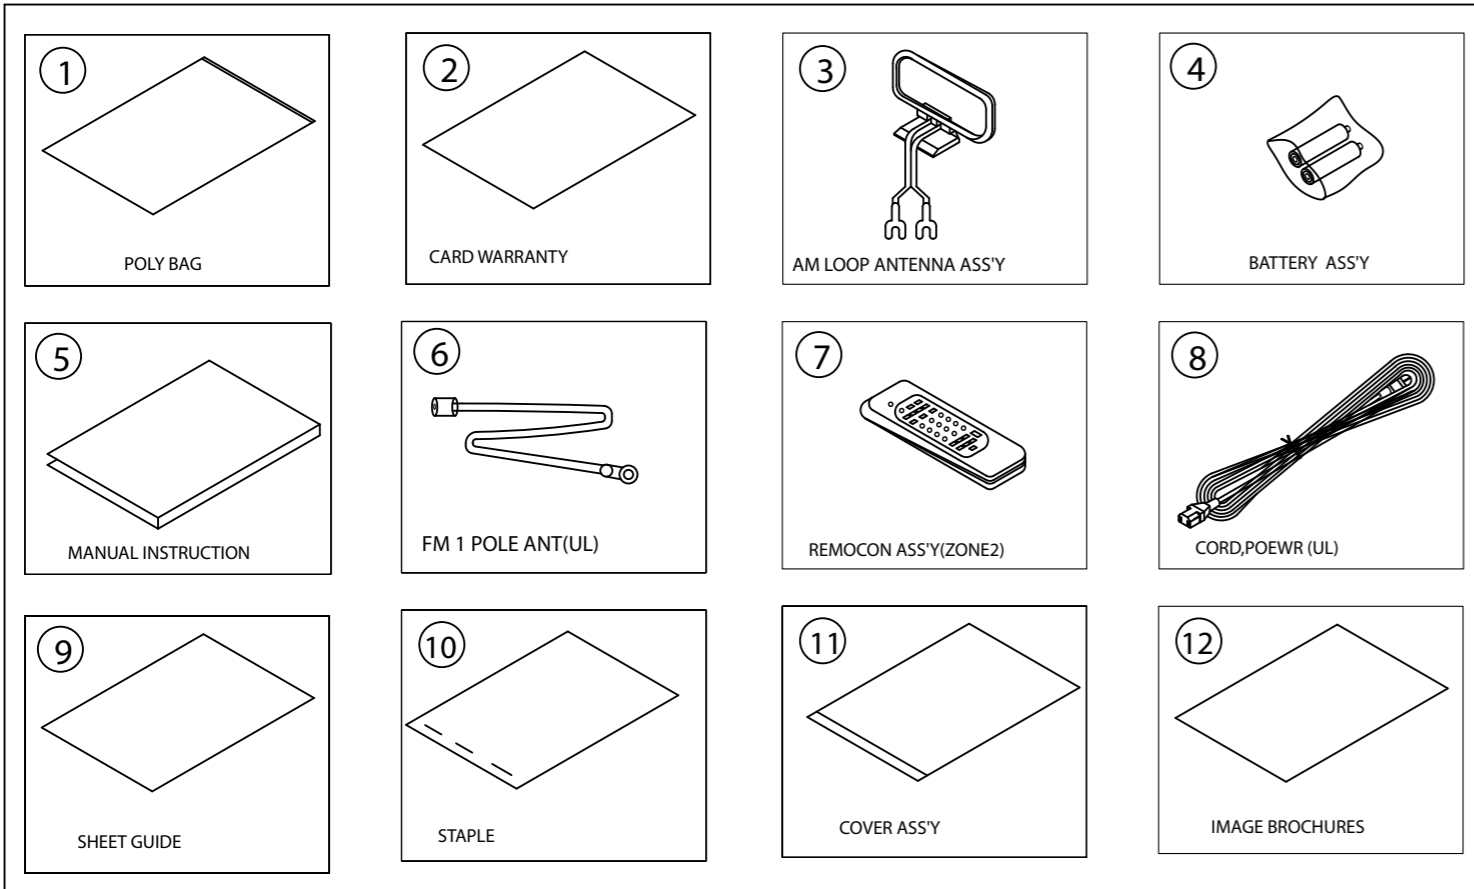

1. Instruction manual ass'y - Accessories

NO	DESCRIPTION	PARTS NO.	Q.ty
1	POLY BAG		1
2	CARD WARRANTY	CQE1A172X	1
3	AM LOOP ANTENNA ASS'Y	CSA1A027Z	1
4	BATTERY		2
5	INSTRUCTION MANUAL		1
6	FM 1 POL ANT(UL)	CSA1A019Z	1
7	REMOCON ASS'Y(ZONE2)	CARTZONE24	1
8	CORD,POWER(UL)	CJA2A070Z	1
9	SHEET GUIDE	CQE1A381Z	1
10	STAPLE		3
11	COVER ASS'Y		1
	1 COVER A	CGR1A331H63	1
	2 COVER B	CBT1A332H63	1
	3 SHEET , FRONT COVER	CQE1A219Z	1
	4 PAD, COVER	CPS1A676	1
	5 BAG, POLY		1
12	IMAGE BROCHURES		11
A	REMOCON ASS'Y	RB46G00	1
B	MICROPHONE ASS'Y	CJXAVR340MICRO	1