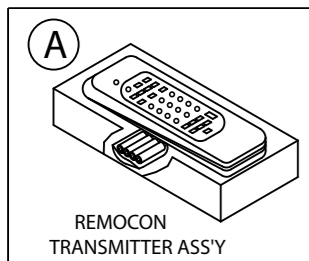

1. Instruction manual ass'y - Accessories

NO	DESCRIPTION	PARTS NO.	Q.ty
1	POLY BAG		1
2	CARD WARRANTY	CQE1A172X	1
3	AM LOOP ANTENNA ASS'Y	CSA1A027Z	1
4	BATTERY		2
5	INSTRUCTION MANUAL		1
6	FM 1 POL ANT(UL)	CSA1A019Z	1
7	REMOCON ASS'Y(ZONE2)	CARTZONE24	1
8	CORD,POWER(UL)	CJA2A070Z	1
9	SHEET GUIDE	CQE1A381Z	1
10	STAPLE		3
11	COVER ASS'Y		1
	1 COVER A	CGR1A331H63	1
	2 COVER B	CBT1A332H63	1
	3 SHEET , FRONT COVER	CQE1A219Z	1
	4 PAD, COVER	CPS1A676	1
	5 BAG, POLY		1
12	IMAGE BROCHURES		11
A	REMOCON ASS'Y	RB46G00	1
B	MICROPHONE ASS'Y	CJXAVR340MICRO	1

2. Package Drawing

NO	DESCRIPTION	PARTS NO.	Q.ty
1	ACCESSORY		1
2	REMOCON ASS'Y	RB46G00	1
3	SNOW,PAD(L)	CP55A564Z	1
4	SNOW,PAD(R)	CP55A565Z	1
5	AVR354	AVR 354	1
6	BOX,OUT CARTON	CPG1A854W	1
7	MICROPHONE ASS'Y	CJXAVR340MICRO	1
8	BRIDGE 2 ASS'Y	THE BRIDGE II AVR	1